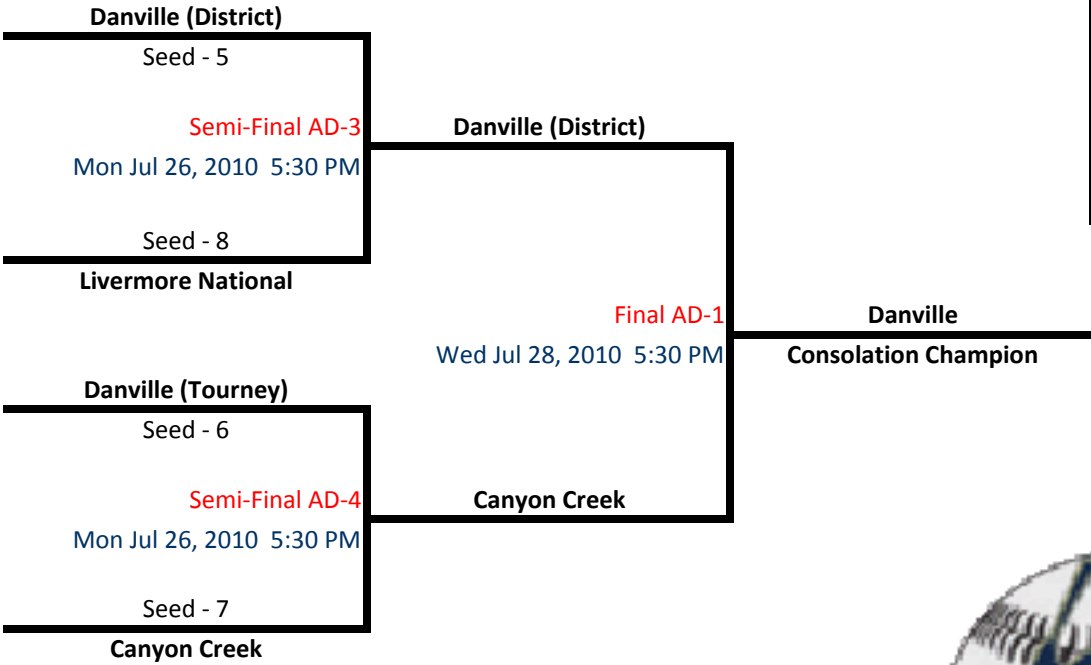

**San Ramon Little League
2010 Classic Tournament
Consolation Round**

* Higher Seed is the home team