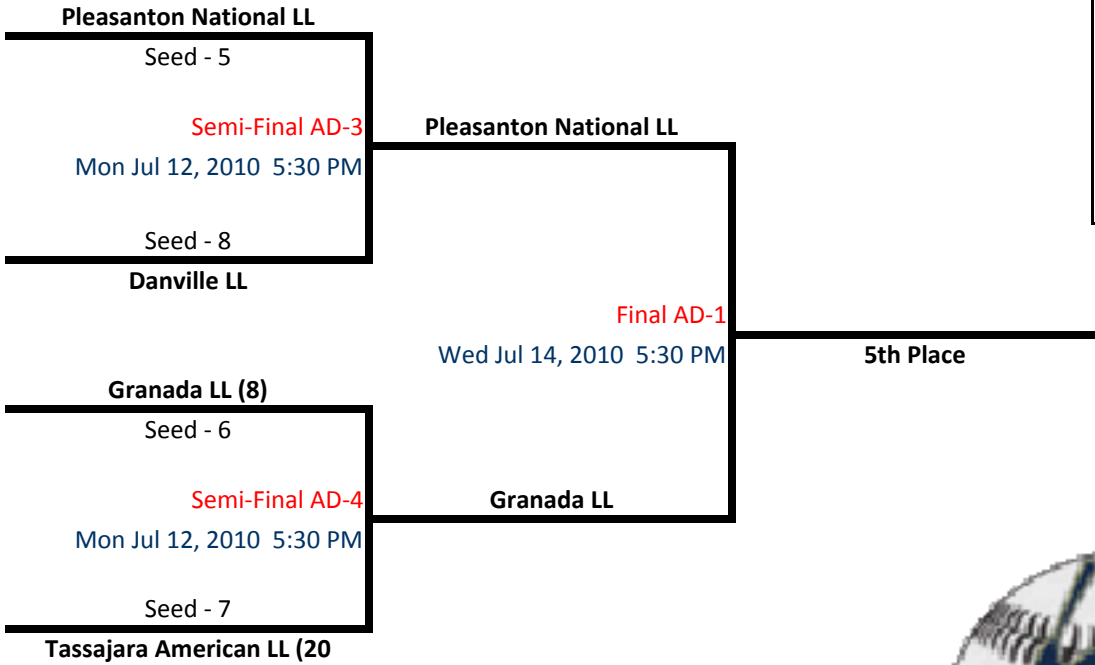

**San Ramon Little League
2010 Classic Tournament
Consolation Round**

* Higher Seed is the home team